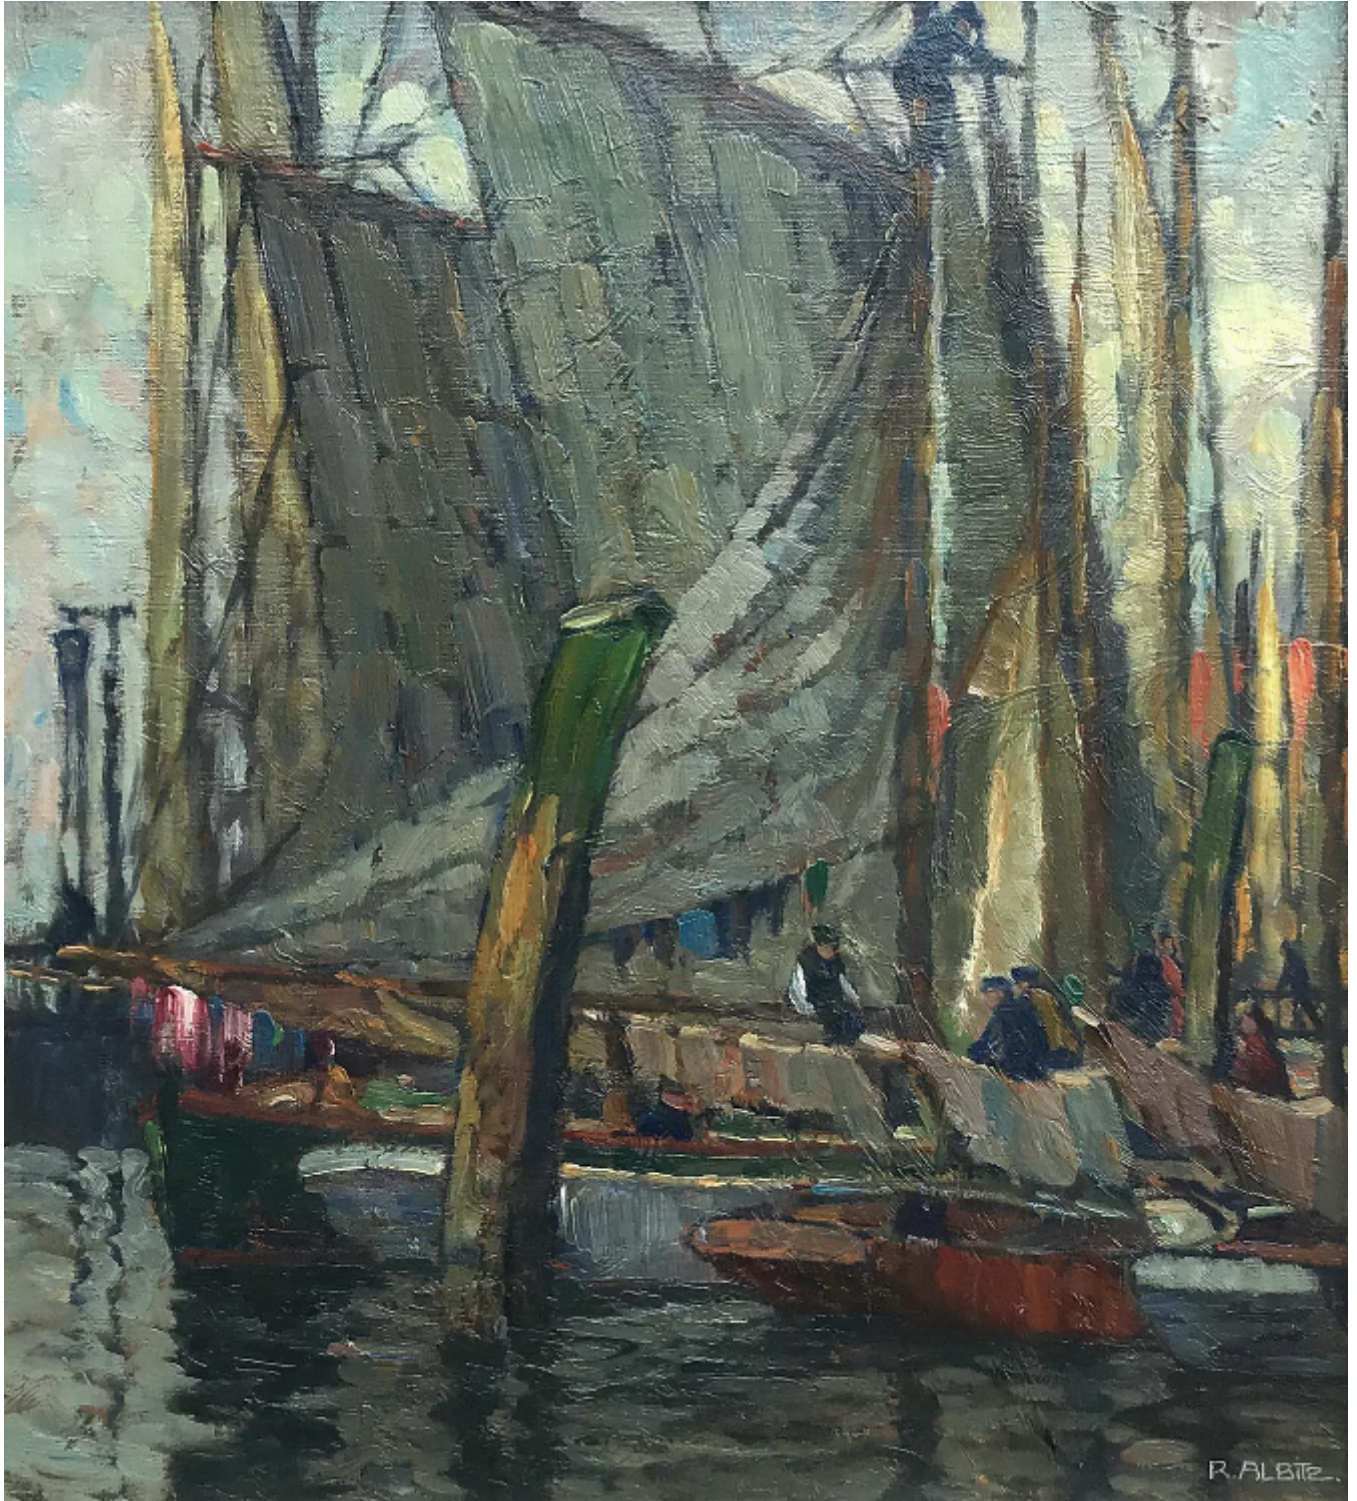

HERITAGE FINE ART

Fishing Boats in Port

Rickard Albitz

£ POA

REF: 10441

Height: 55 cm (21.7")

Width: 48.5 cm (19.1")

Framed Height: 69 cm (27.2")

Framed Width: 62.5 cm (24.6")

Description

Richard Albitz (German School 1876-1954)

Richard Albitz was born in Berlin and graduated from the Fine Art Academy there, he developed a distinctive Post-Impressionist style using bold colours and thick impasto applied with confident and fluent brushstrokes. Albitz exhibited at the Great Berlin Art Exhibit in 1909 and in 1910, and in 1913 he was awarded a Gold Medal at the art exhibition in Vienna, Austria.

Year. 1913. Oil on canvas. Signed on front, dated on reverse.