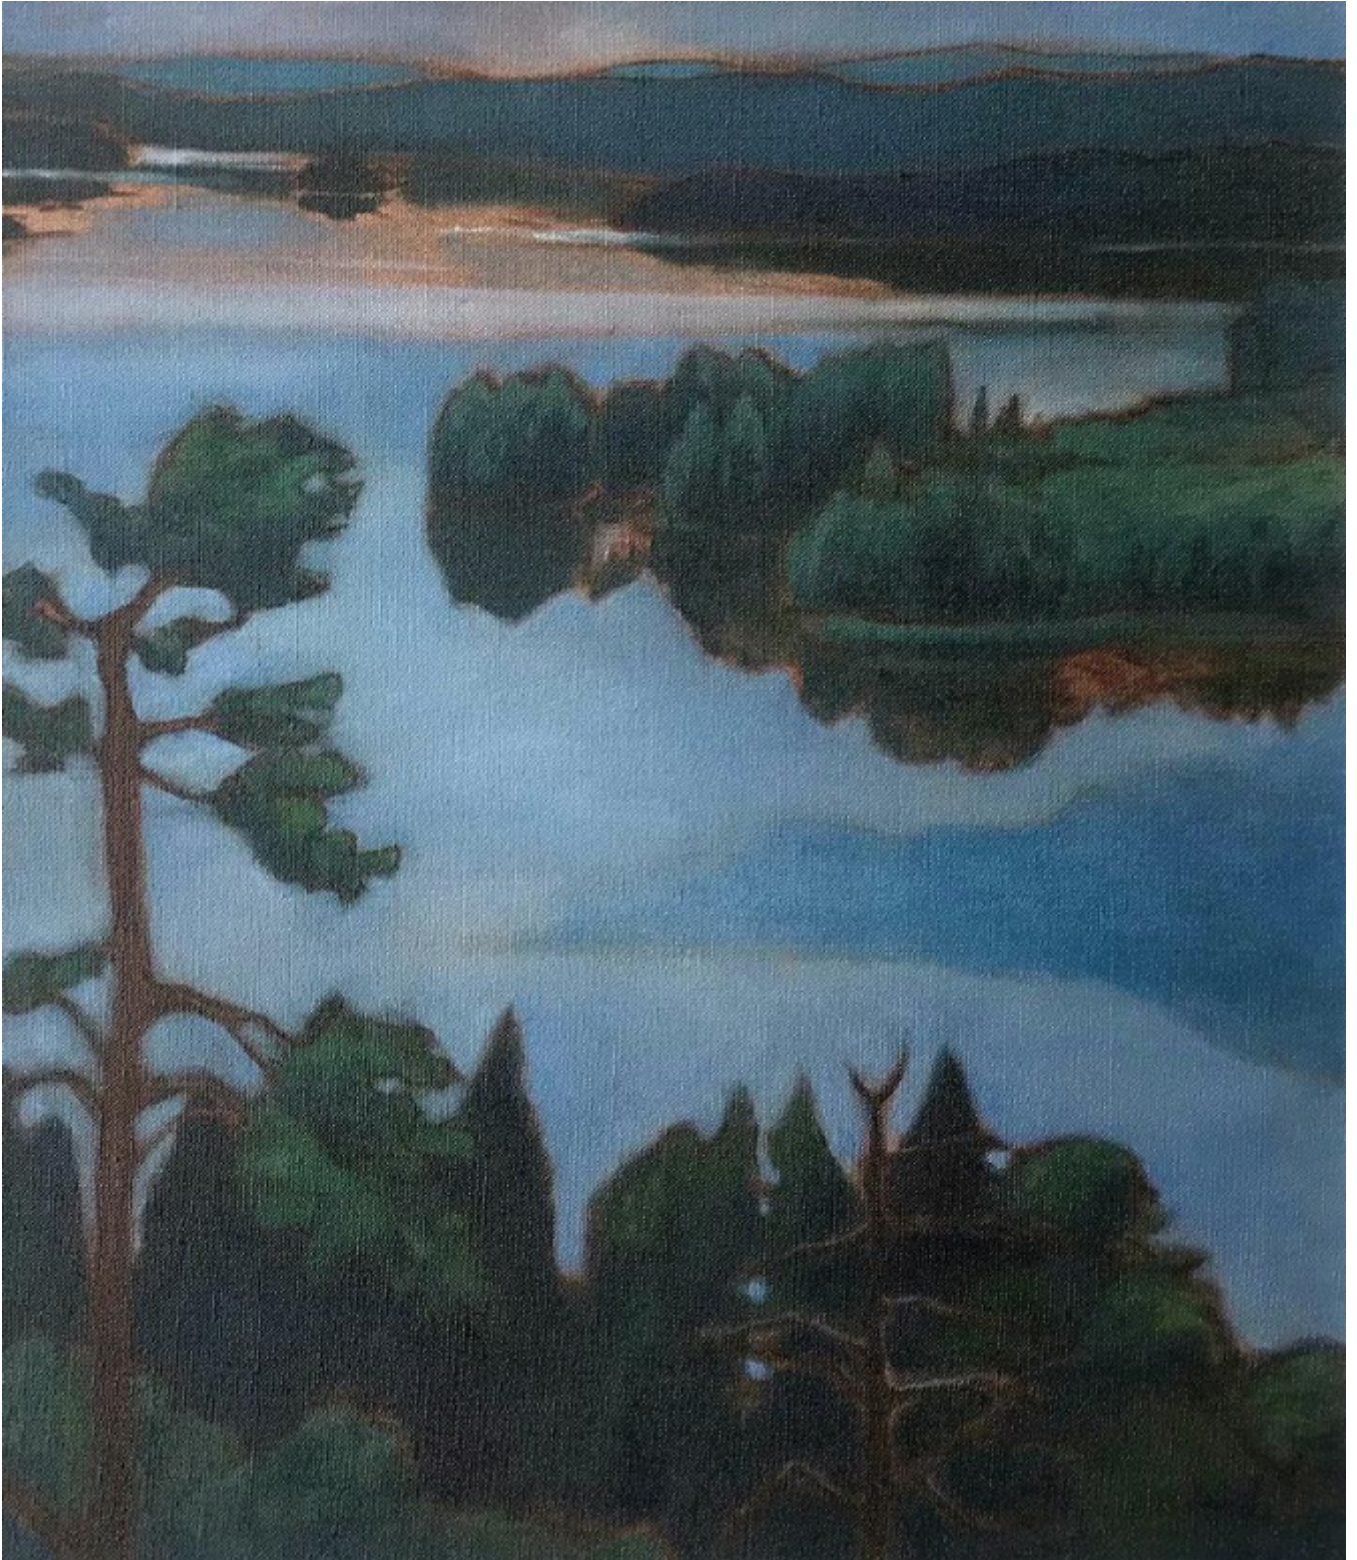

HERITAGE FINE ART

Finnish School
Finnish School

£ POA

REF: 10472

Height: 76.5 cm (30.1")

Width: 66.5 cm (26.2")

Framed Height: 104.5 cm (41.1")

Framed Width: 94 cm (37")

Description

Finnish School

This oil on canvas is painted in the great tradition of Finnish landscapes. The lakeside scenes of influential artists such as Akseli Gallen-Kallela and Pekka Halonen were the first to be acknowledged internationally as Masterworks, as such they have become ingrained into the artistic psyche of Finland.

C. 1950. Oil on Canvas.