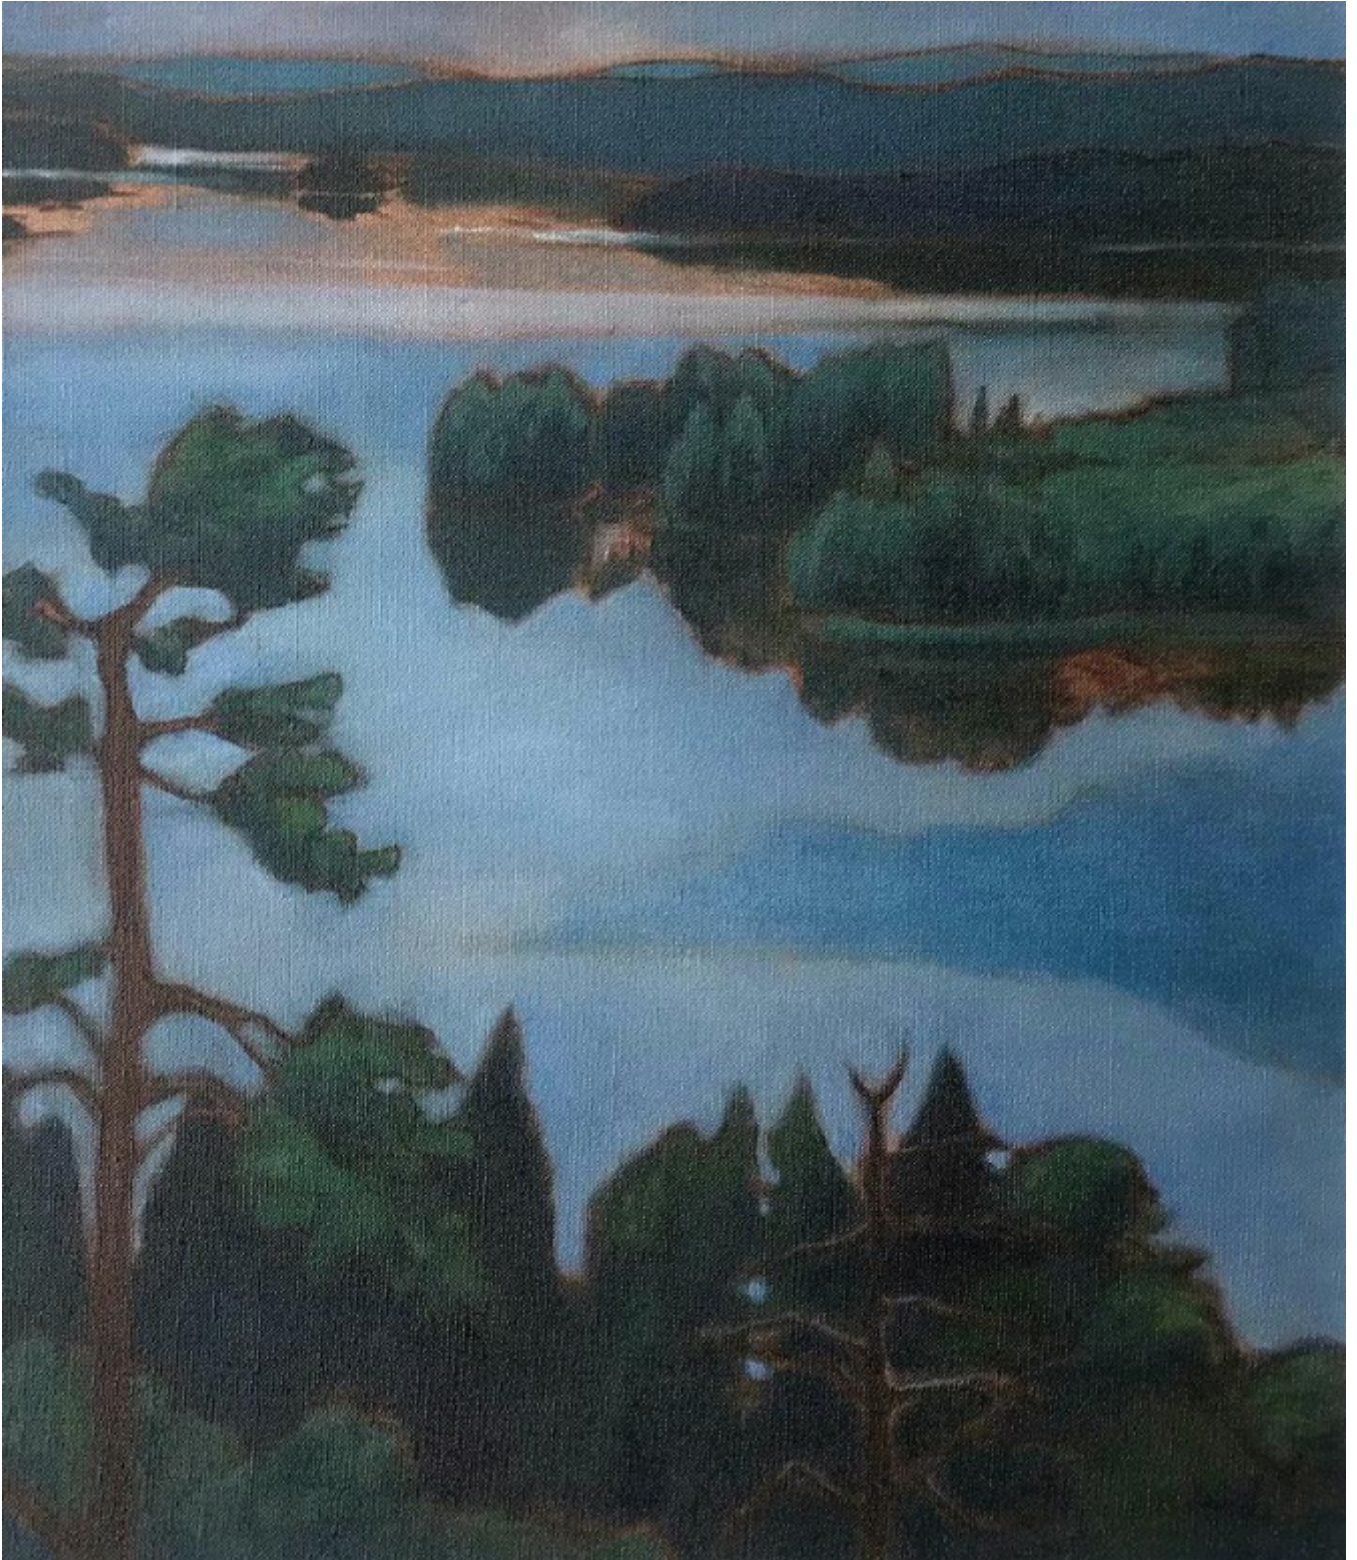

# HERITAGE FINE ART

Finnish School  
Finnish School

£ POA

REF: 10472

Height: 76.5 cm (30.1")

Width: 66.5 cm (26.2")

Framed Height: 104.5 cm (41.1")

Framed Width: 94 cm (37")

### Finnish School

This oil on canvas is painted in the great tradition of Finnish landscapes. The lakeside scenes of influential artists such as Akseli Gallen-Kallela and Pekka Halonen were the first to be acknowledged internationally as Masterworks, as such they have become ingrained into the artistic psyche of Finland.

C. 1950. Oil on Canvas.