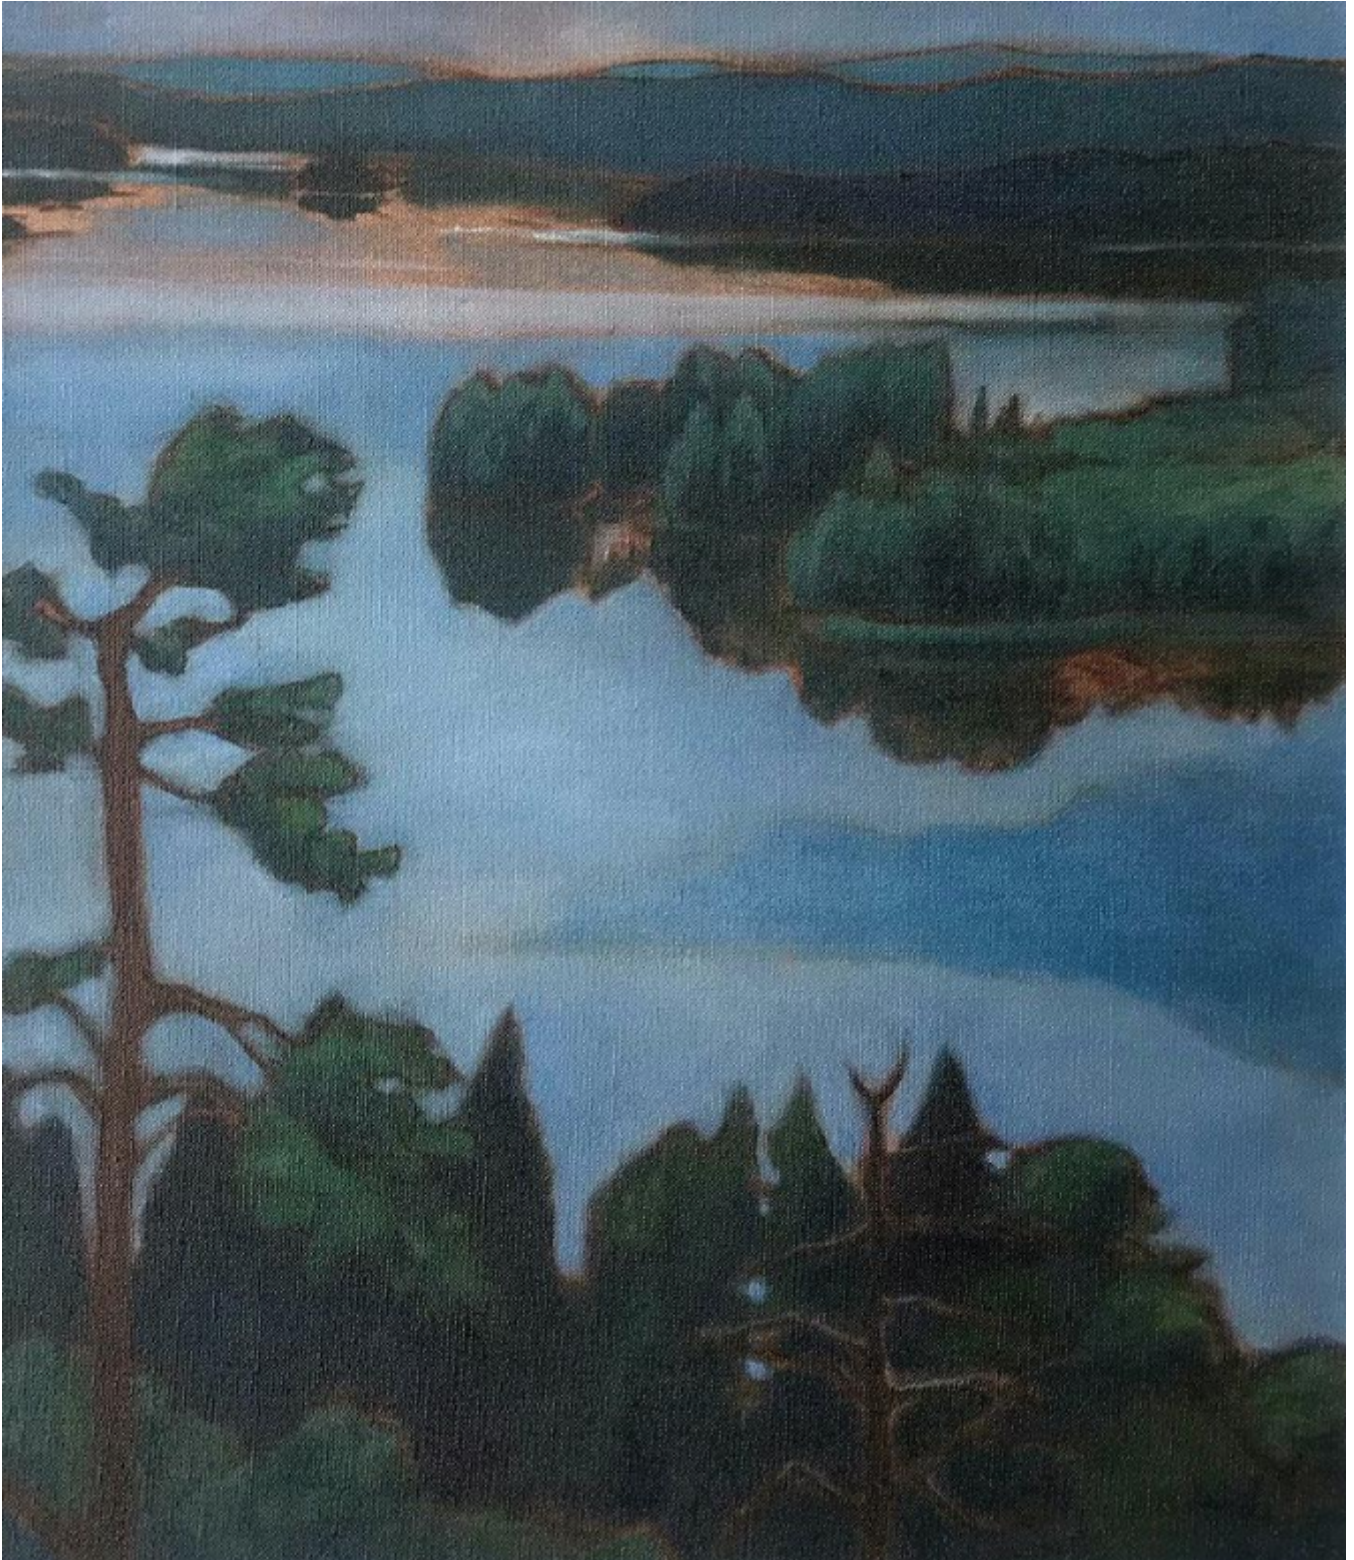

HERITAGE FINE ART

Finnish School
Finnish School

£ POA

REF: 10472

Height: 76.5 cm (30.1")

Width: 66.5 cm (26.2")

Framed Height: 104.5 cm (41.1")

Framed Width: 94 cm (37")

Description

Finnish School

This oil on canvas is painted in the great tradition of Finnish landscapes. The lakeside scenes of influential artists such as Akseli Gallen-Kallela and Pekka Halonen were the first to be acknowledged internationally as Masterworks, as such they have become ingrained into the artistic psyche of Finland.

C. 1950. Oil on Canvas.