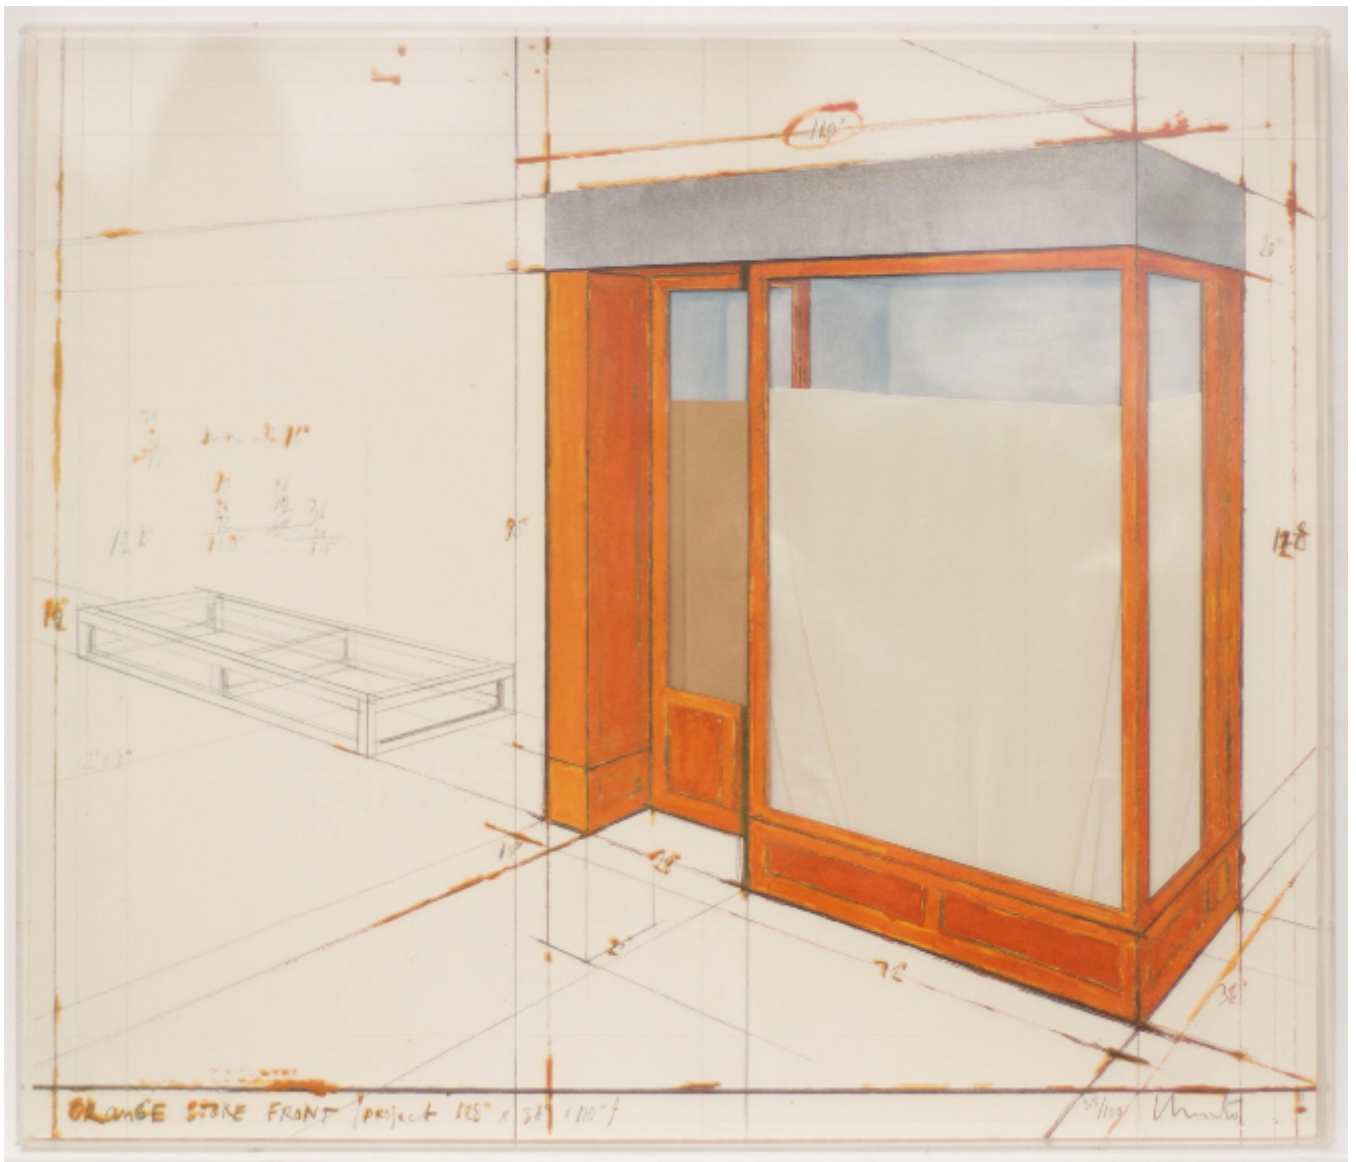

HERITAGE FINE ART

Orange Store Front 35/100
Christo

£ POA

REF: 10429

Height: 70 cm (27.6")

Width: 81.5 cm (32.1")

Framed Height: 70 cm (27.6")

Framed Width: 81.5 cm (32.1")

Description

Signed / Dated: Signed on front

Medium: Mixed mediat

Subject: Abstract, City

Style: ab, 20th Century abstract & modern