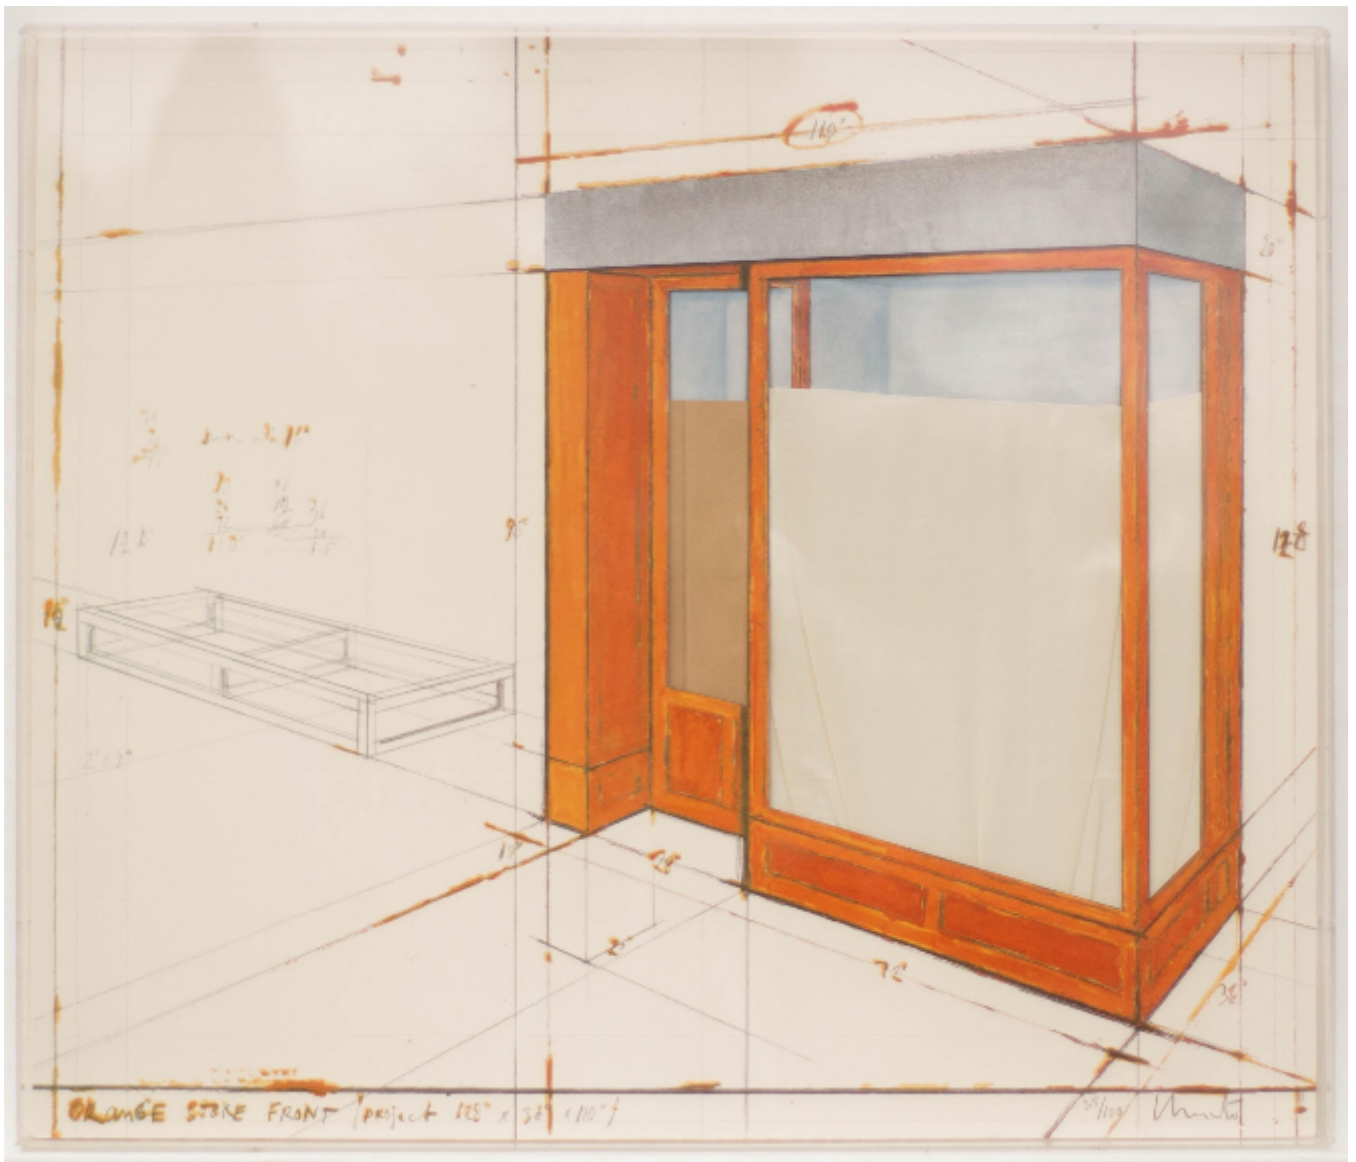

HERITAGE FINE ART

Orange Store Front 35/100

Christo

£ POA

REF: 10429

Height: 70 cm (27.6")

Width: 81.5 cm (32.1")

Framed Height: 70 cm (27.6")

Framed Width: 81.5 cm (32.1")

Description

Signed / Dated: Signed on front

Medium: Mixed mediat

Subject: Abstract, City

Style: ab, 20th Century abstract & modern