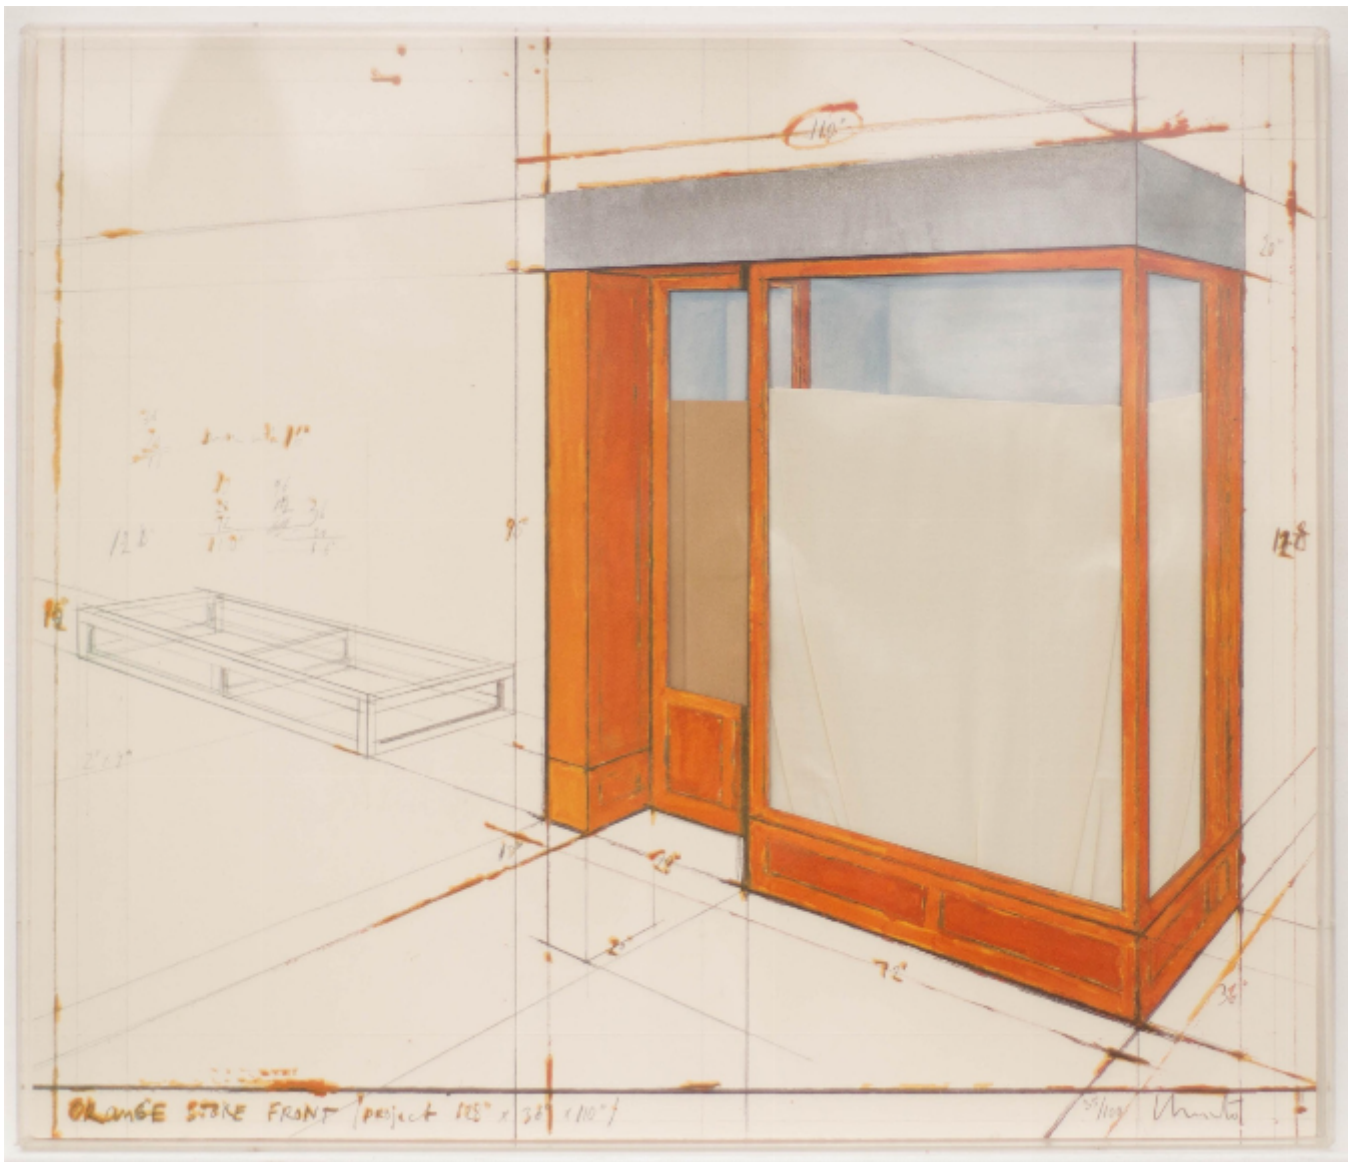

HERITAGE FINE ART

Orange Store Front 35/100  
Christo

£ POA

REF: 10429

Height: 70 cm (27.6")

Width: 81.5 cm (32.1")

Framed Height: 70 cm (27.6")

Framed Width: 81.5 cm (32.1")

## Description

Signed / Dated: Signed on front

Medium: Mixed mediat

Subject: Abstract, City

Style: ab, 20th Century abstract & modern