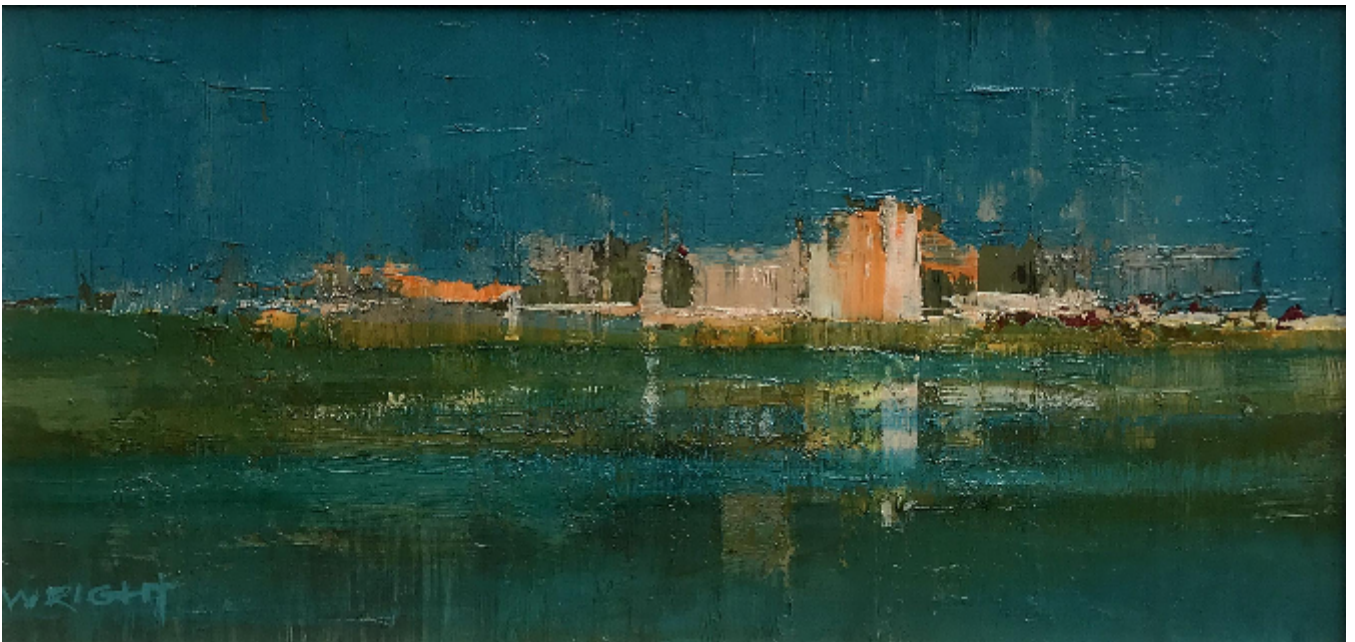

HERITAGE FINE ART

Abstract Cityscape in Blue White and Green
Mid Century Modern (Signed Wright)

£ POA

REF: 10389

Height: 23 cm (9.1")

Width: 46 cm (18.1")

Framed Height: 38.5 cm (15.2")

Framed Width: 62 cm (24.4")

Description

Wright (British School, Twentieth Century)

Wright's work is highly influenced by the art of the Abstract Impressionist Movement and in particular American artists such as Clyfford Still. This movement broke new ground and sought to release the creativity of the unconscious mind through their spontaneous and free approach. His work seeks to break away from the traditional representation of physical objects and explores the relationship of forms and colours.

Oil on artist board. Signed on front.

Medium: Oil on artist board