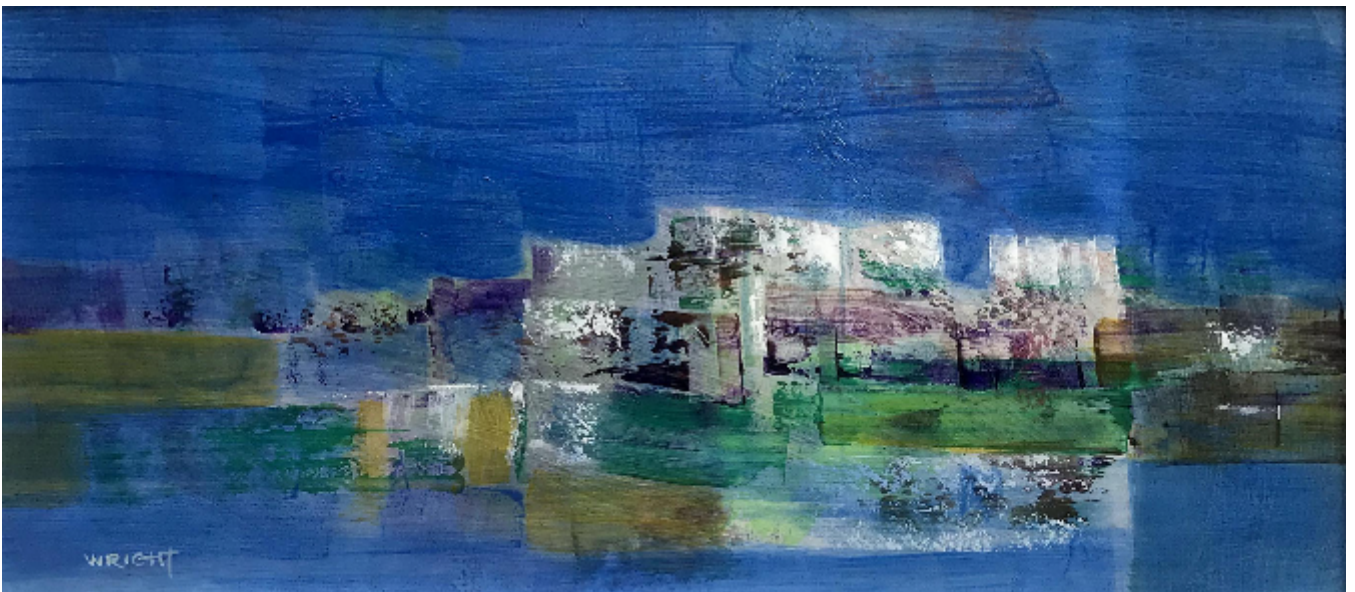

HERITAGE FINE ART

Abstract Castle on the Coast
Mid Century Modern (Signed Wright)

£ POA

REF: 10397

Height: 27 cm (10.6")

Width: 56 cm (22")

Framed Height: 41 cm (16.1")

Framed Width: 71.5 cm (28.1")

Description

Wright (British School, Twentieth Century)

Wright's work is highly influenced by the art of the Abstract Impressionist Movement and in particular American artists such as Clyfford Still. This movement broke new ground and sought to release the creativity of the unconscious mind through their spontaneous and free approach. His work seeks to break away from the traditional representation of physical objects and explores the relationship of forms and colours.