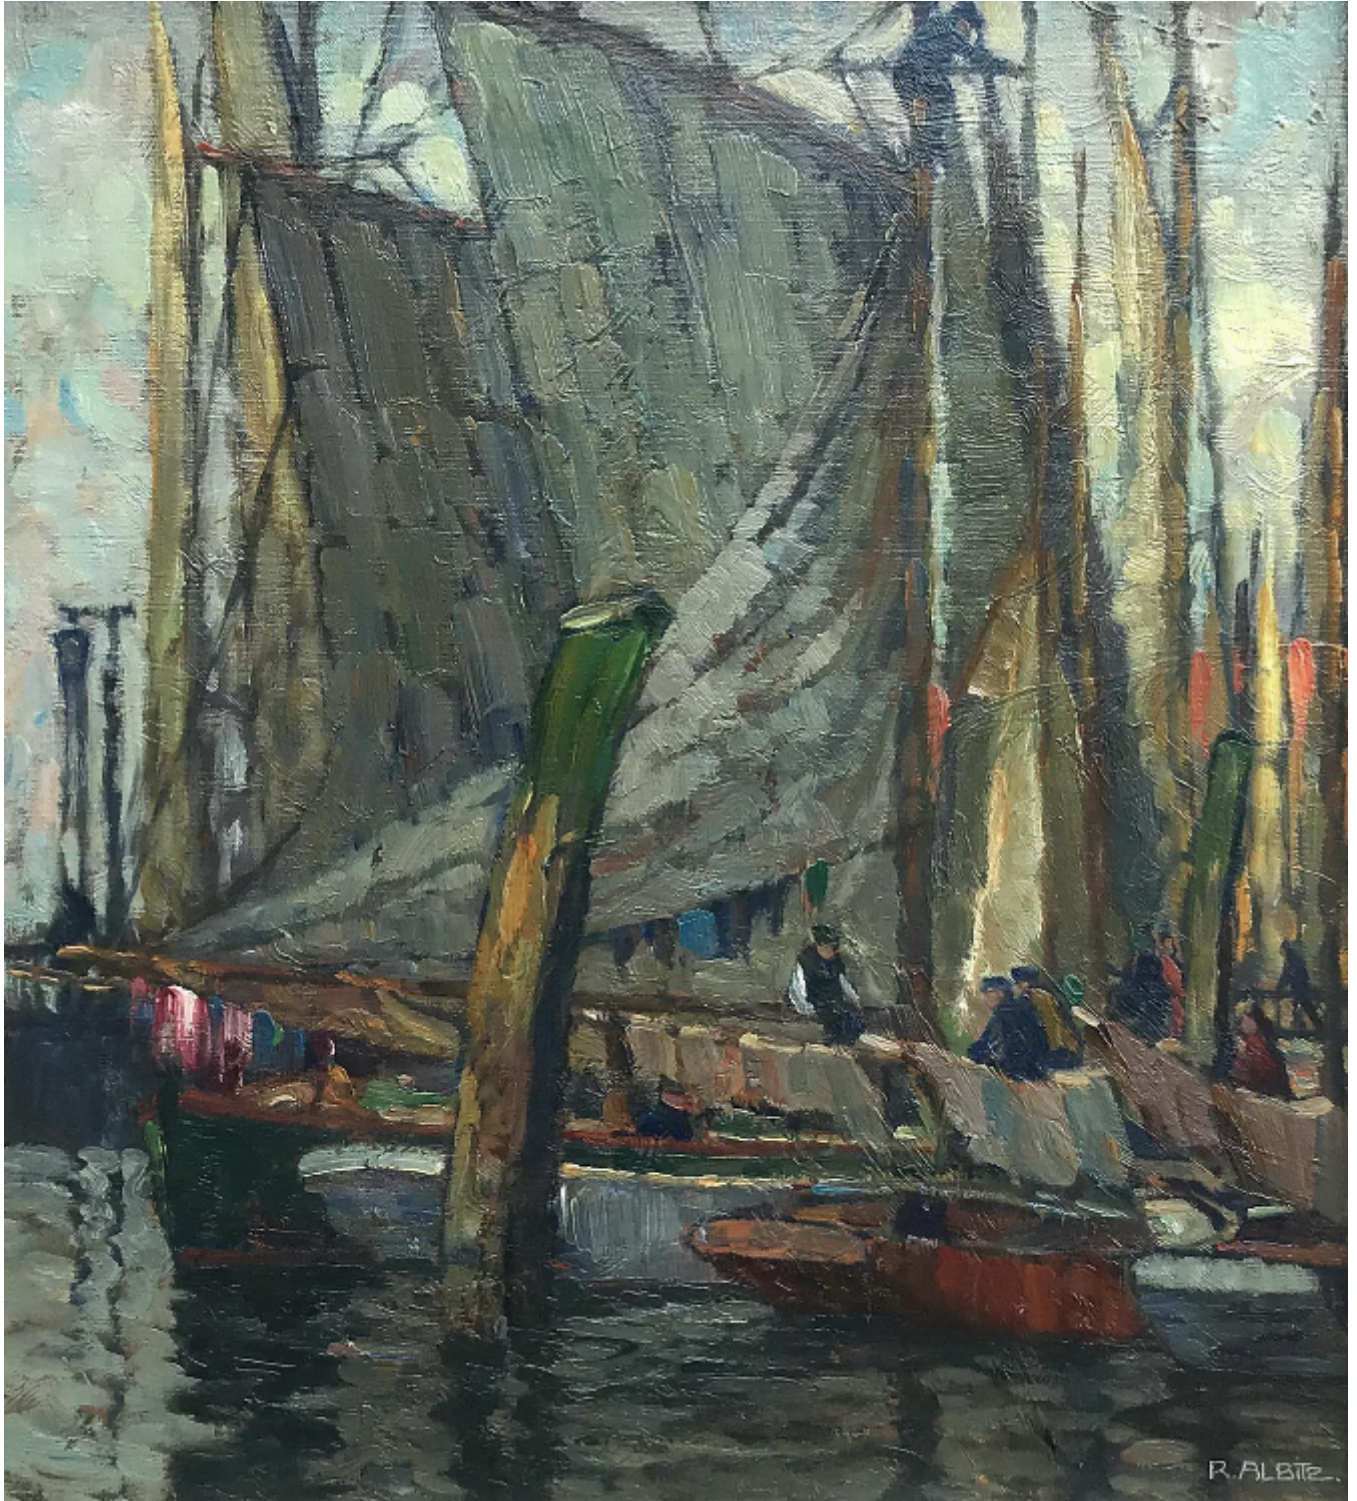

HERITAGE FINE ART

Fishing Boats in Port

Rickard Albitz

£ POA

REF: 10441

Height: 55 cm (21.7")

Width: 48.5 cm (19.1")

Framed Height: 69 cm (27.2")

Framed Width: 62.5 cm (24.6")

## Description

Richard Albitz (German School 1876-1954)

Richard Albitz was born in Berlin and graduated from the Fine Art Academy there, he developed a distinctive Post-Impressionist style using bold colours and thick impasto applied with confident and fluent brushstrokes. Albitz exhibited at the Great Berlin Art Exhibit in 1909 and in 1910, and in 1913 he was awarded a Gold Medal at the art exhibition in Vienna, Austria.

Year. 1913. Oil on canvas. Signed on front, dated on reverse.