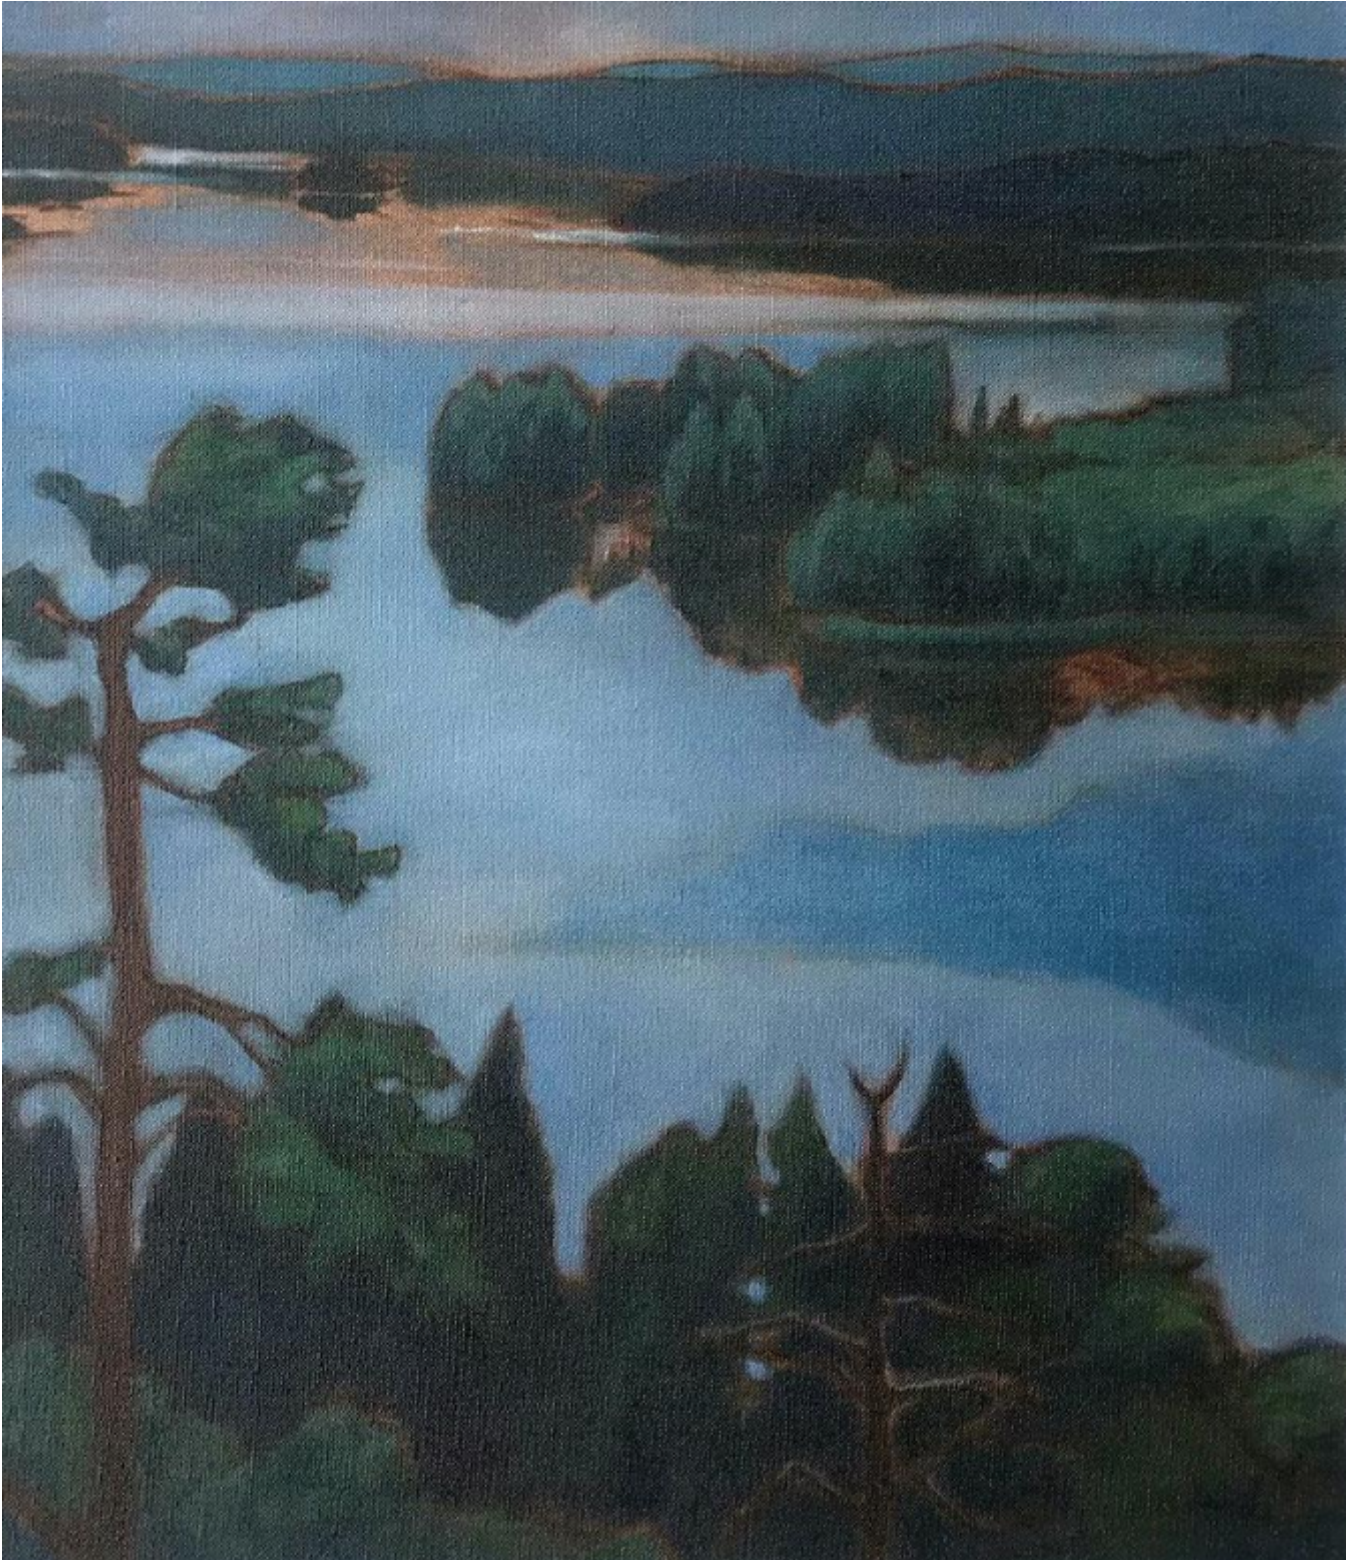

# HERITAGE FINE ART

Finnish School

Finnish School

£ POA

REF: 10472

Height: 76.5 cm (30.1")

Width: 66.5 cm (26.2")

Framed Height: 104.5 cm (41.1")

Framed Width: 94 cm (37")

### Finnish School

This oil on canvas is painted in the great tradition of Finnish landscapes. The lakeside scenes of influential artists such as Akseli Gallen-Kallela and Pekka Halonen were the first to be acknowledged internationally as Masterworks, as such they have become ingrained into the artistic psyche of Finland.

C. 1950. Oil on Canvas.