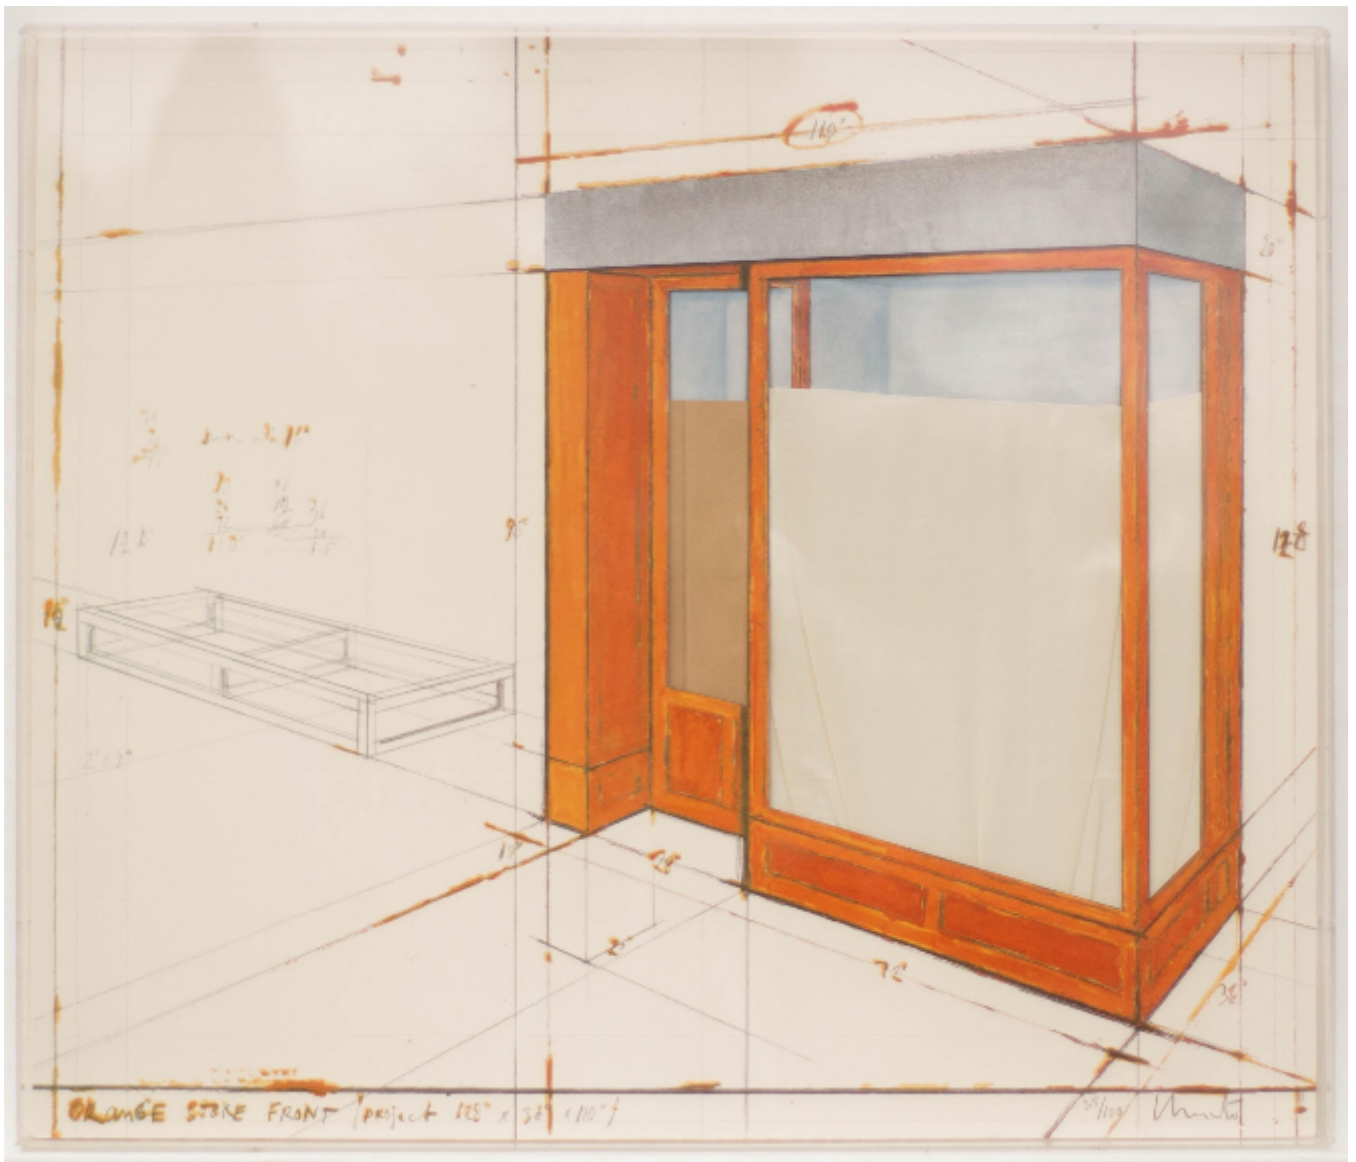

HERITAGE FINE ART

Orange Store Front 35/100

Christo

£ POA

REF: 10429

Height: 70 cm (27.6")

Width: 81.5 cm (32.1")

Framed Height: 70 cm (27.6")

Framed Width: 81.5 cm (32.1")

## Description

Signed / Dated: Signed on front

Medium: Mixed mediat

Subject: Abstract, City

Style: ab, 20th Century abstract & modern