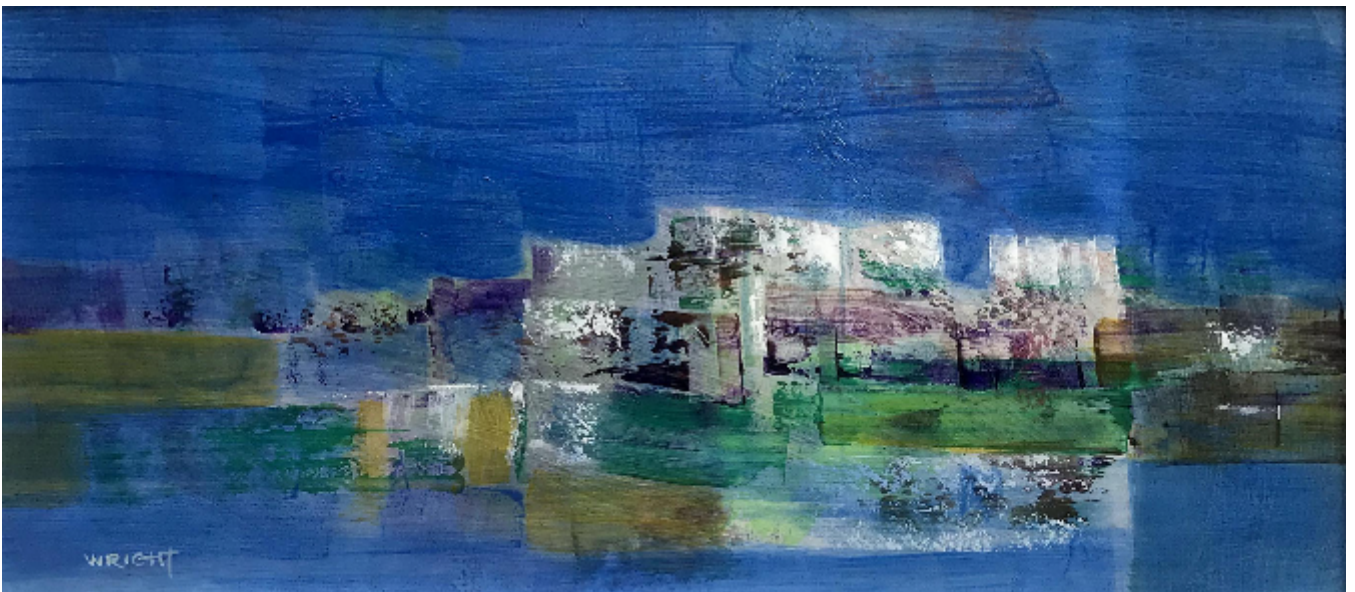

# HERITAGE FINE ART

**Abstract Castle on the Coast**  
Mid Century Modern (Signed Wright)

£ POA

REF: 10397

Height: 27 cm (10.6")

Width: 56 cm (22")

Framed Height: 41 cm (16.1")

Framed Width: 71.5 cm (28.1")

## Description

Wright (British School, Twentieth Century)

Wright's work is highly influenced by the art of the Abstract Impressionist Movement and in particular American artists such as Clyfford Still. This movement broke new ground and sought to release the creativity of the unconscious mind through their spontaneous and free approach. His work seeks to break away from the traditional representation of physical objects and explores the relationship of forms and colours.