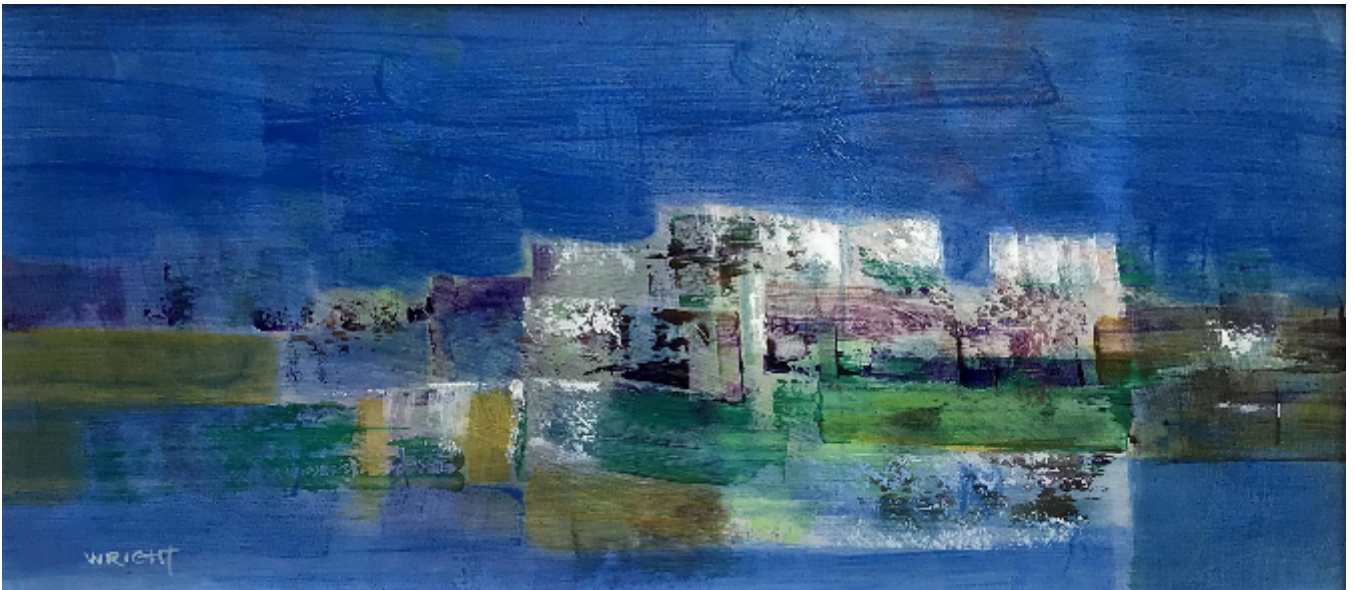

# HERITAGE FINE ART

**Abstract Castle on the Coast**  
Mid Century Modern (Signed Wright)

£ POA

REF: 10397

Height: 27 cm (10.6")

Width: 56 cm (22")

Framed Height: 41 cm (16.1")

Framed Width: 71.5 cm (28.1")

## Description

Wright (British School, Twentieth Century)

Wright's work is highly influenced by the art of the Abstract Impressionist Movement and in particular American artists such as Clyfford Still. This movement broke new ground and sought to release the creativity of the unconscious mind through their spontaneous and free approach. His work seeks to break away from the traditional representation of physical objects and explores the relationship of forms and colours.